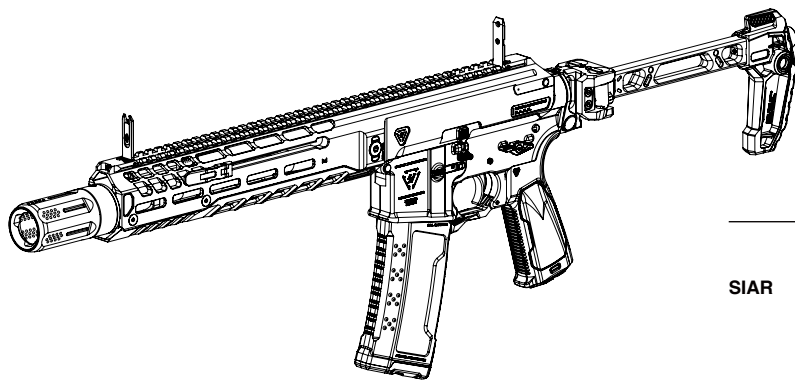

STRIKE FSA
SINGLE STOCK

STRIKE FSA
SINGLE STAB

**STRIKE KUSA
POLYMER
HANDGUARD FOR
KP9**

**RUGER 10-22
CHASSIS**

COMING SOON

STRIKE ENHANCED GRIP
MODULE FOR THE SIG
SAUER® P365

SIAR

NEW PRODUCTS