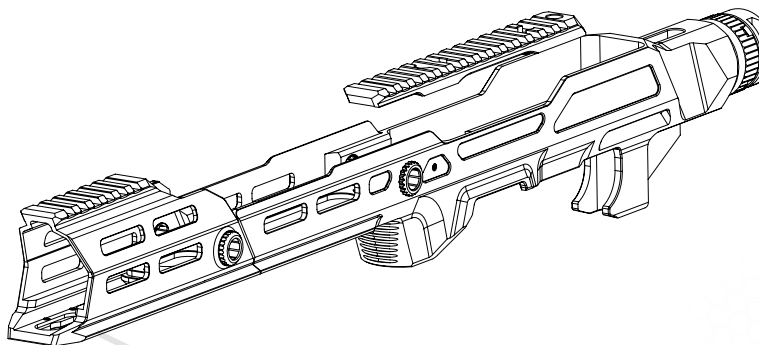

STRIKE FSA
SINGLE STOCK

STRIKE FSA
SINGLE STAB

**STRIKE KUSA
POLYMER
HANDGUARD FOR
KP9**

**RUGER 10-22
CHASSIS**

COMING SOON

STRIKE ENHANCED GRIP
MODULE FOR THE SIG
SAUER® P365

SIAR

NEW PRODUCTS